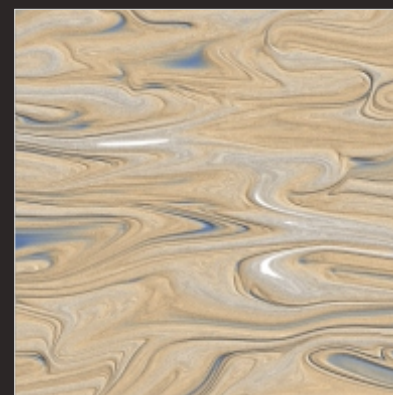

P
G
V
T

3D 07

WWW.BALAJICERAMICA.COM

BALAJI CERAMICA
WE BELIEVE IN QUALITY

600x
600mm

DIGITAL GLAZED
VITRIFIED TILES

3D
SERIES

P
G
V
T