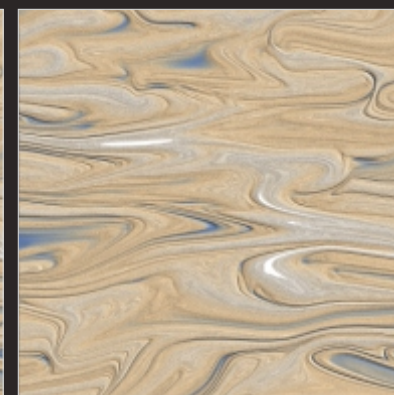

P
G
V
T

3D 07

WWW.BALAJICERAMICA.COM

BALAJI CERAMICA
WE BELIEVE IN QUALITY

600x
600mm

DIGITAL GLAZED
VITRIFIED TILES

3D
SERIES

P
G
V
T