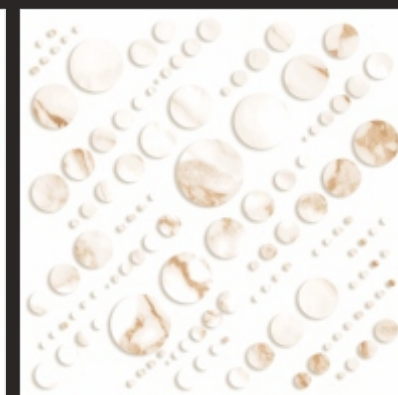

3D 52

WWW.BALAJICERAMICA.COM

BALAJI CERAMICA
WE BELIEVE IN QUALITY

600x600
mm

DIGITAL GLAZED
VITRIFIED TILES

3D
SERIES

P
G
V
T

3D 53