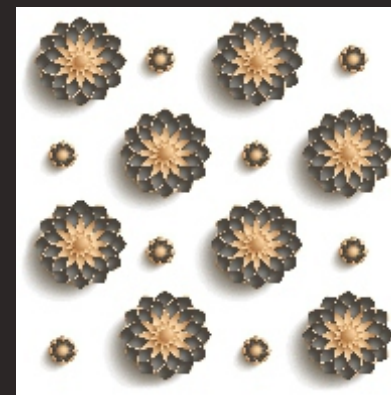

BALAJI CERAMICA
WE BELIEVE IN QUALITY

600x600
mm

DIGITAL GLAZED
VITRIFIED TILES

3D
SERIES

P
G
V
T

3D 79

WWW.BALAJICERAMICA.COM