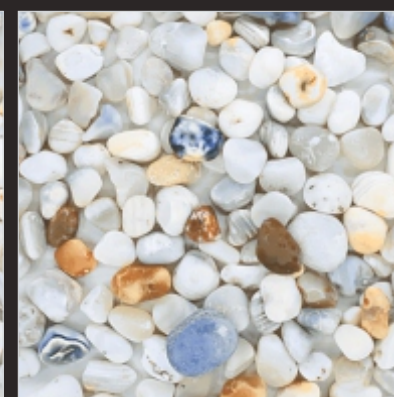

BALAJI CERAMICA
WE BELIEVE IN QUALITY

600x
600_{mm}

DIGITAL GLAZED
VITRIFIED TILES

3D
SERIES

P
G
V
T

3D 48

WWW.BALAJICERAMICA.COM