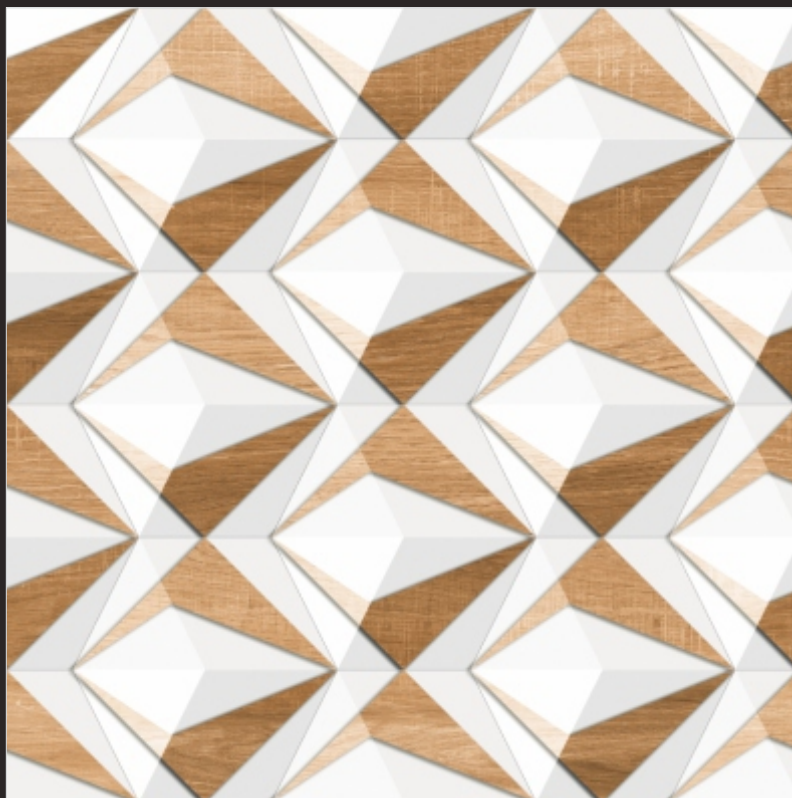

P
G
V
T

3D 43

WWW.BALAJICERAMICA.COM

BALAJI CERAMICA
WE BELIEVE IN QUALITY

600x
600_{mm}

DIGITAL GLAZED
VITRIFIED TILES

3D
SERIES

P
G
V
T