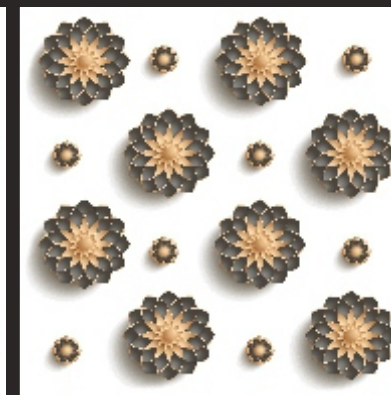

BALAJI CERAMICA
WE BELIEVE IN QUALITY

600x600
mm

DIGITAL GLAZED
VITRIFIED TILES

3D
SERIES

P
G
V
T

3D 79

WWW.BALAJICERAMICA.COM