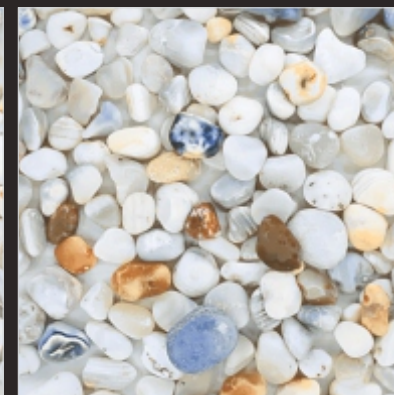

BALAJI CERAMICA
WE BELIEVE IN QUALITY

600x
600_{mm}

DIGITAL GLAZED
VITRIFIED TILES

3D
SERIES

P
G
V
T

3D 48

WWW.BALAJICERAMICA.COM