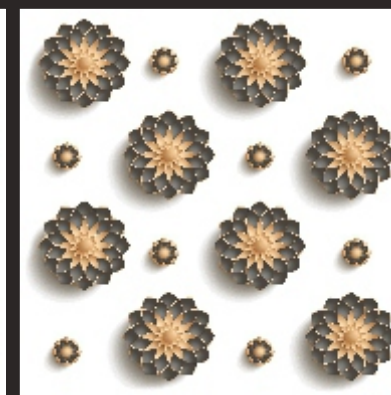

BALAJI CERAMICA
WE BELIEVE IN QUALITY

600x600
mm

DIGITAL GLAZED
VITRIFIED TILES

3D
SERIES

P
G
V
T

3D 79

WWW.BALAJICERAMICA.COM