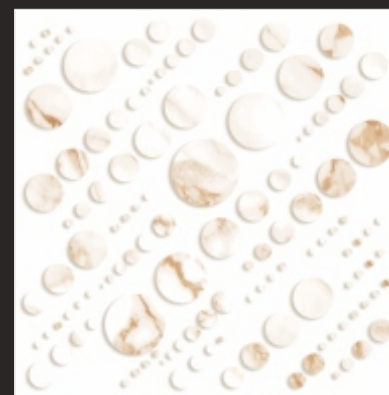

3D 52

WWW.BALAJICERAMICA.COM

BALAJI CERAMICA
WE BELIEVE IN QUALITY

600x600
mm

DIGITAL GLAZED
VITRIFIED TILES

3D
SERIES

P
G
V
T

3D 53