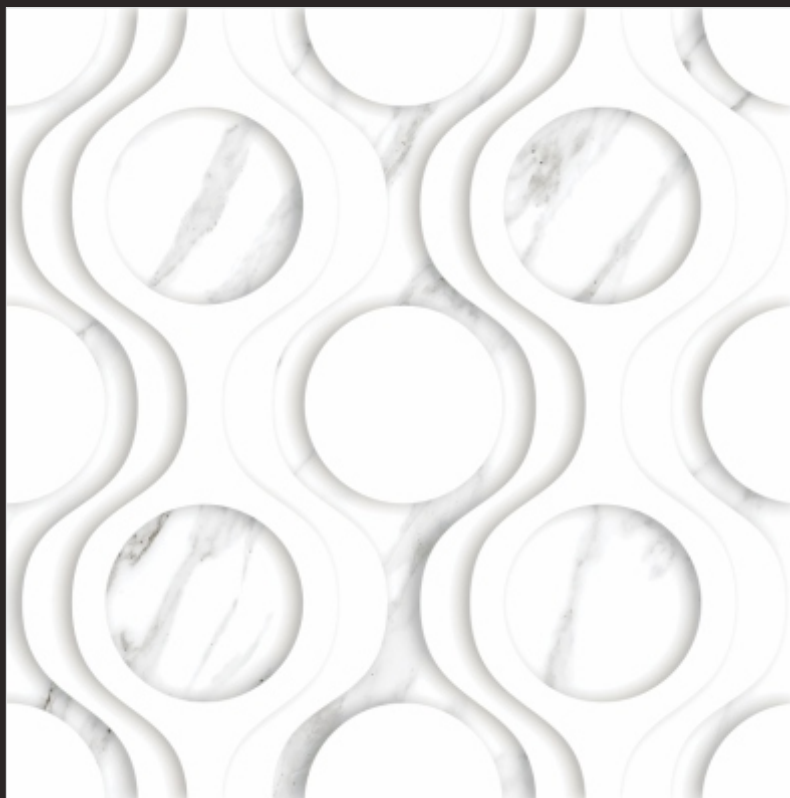

BALAJI CERAMICA
WE BELIEVE IN QUALITY

600x
600_{mm}

DIGITAL GLAZED
VITRIFIED TILES

3D
SERIES

P
G
V
T

3D 51

WWW.BALAJICERAMICA.COM