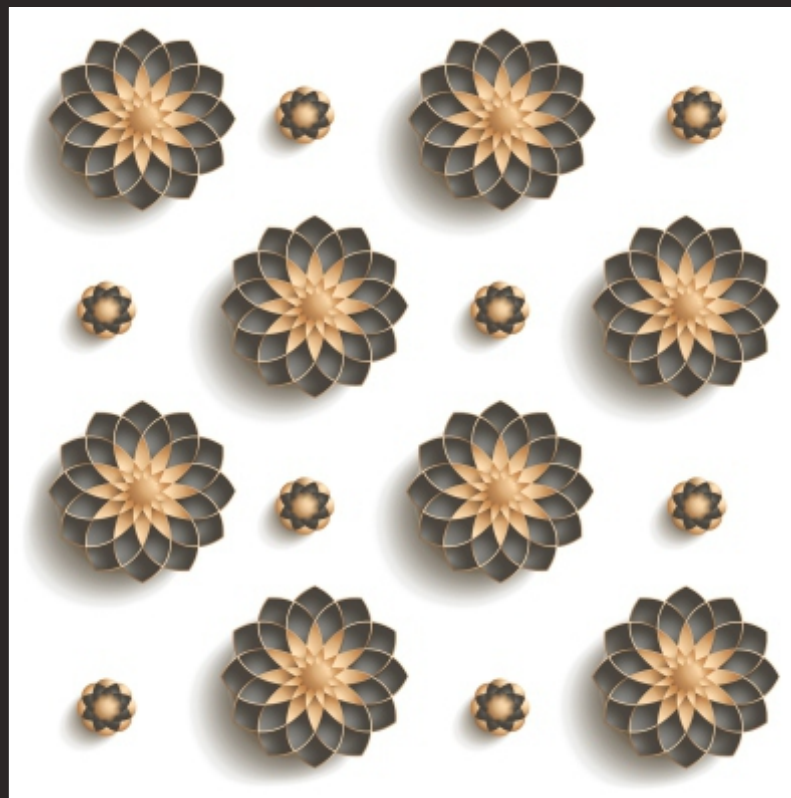

BALAJI CERAMICA
WE BELIEVE IN QUALITY

600x600
mm

DIGITAL GLAZED
VITRIFIED TILES

3D
SERIES

P
G
V
T

3D 79

WWW.BALAJICERAMICA.COM