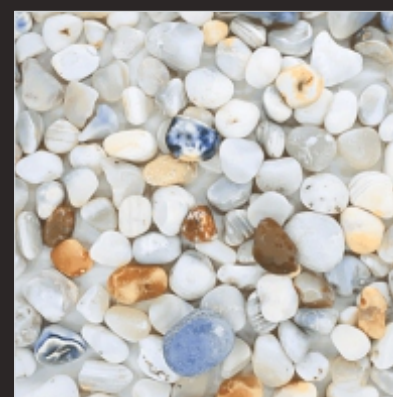

BALAJI CERAMICA
WE BELIEVE IN QUALITY

600x
600_{mm}

DIGITAL GLAZED
VITRIFIED TILES

3D
SERIES

P
G
V
T

3D 48

WWW.BALAJICERAMICA.COM