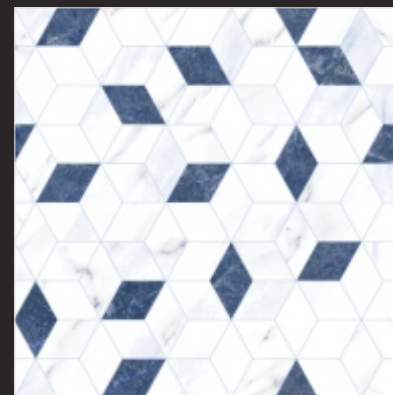

BALAJI CERAMICA
WE BELIEVE IN QUALITY

600x600
mm

DIGITAL GLAZED
VITRIFIED TILES

3D
SERIES

P
G
V
T

3D 58

WWW.BALAJICERAMICA.COM