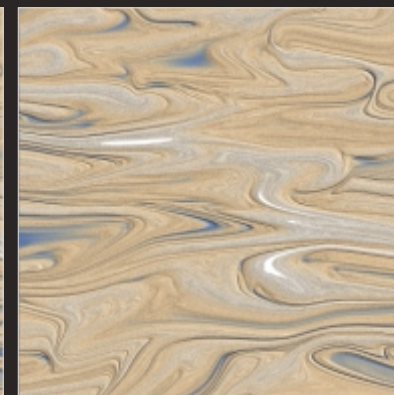

P
G
V
T

3D 07

WWW.BALAJICERAMICA.COM

BALAJI CERAMICA
WE BELIEVE IN QUALITY

600x
600mm

DIGITAL GLAZED
VITRIFIED TILES

3D
SERIES

P
G
V
T