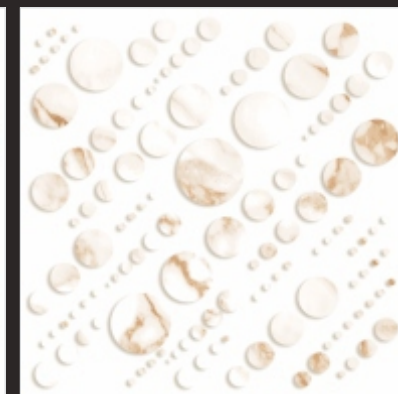

3D 52

WWW.BALAJICERAMICA.COM

BALAJI CERAMICA
WE BELIEVE IN QUALITY

600x600
mm

DIGITAL GLAZED
VITRIFIED TILES

3D
SERIES

P
G
V
T

3D 53