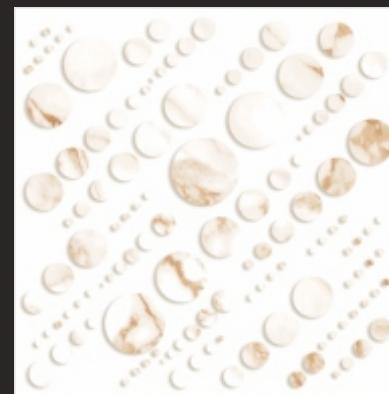

3D 52

WWW.BALAJICERAMICA.COM

BALAJI CERAMICA
WE BELIEVE IN QUALITY

600x600
mm

DIGITAL GLAZED
VITRIFIED TILES

3D
SERIES

P
G
V
T

3D 53